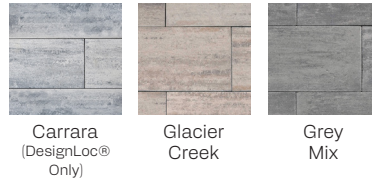

AVARI™

PREMIERE SERIES | 50 mm

UNIT

28 x 14 x 2 in
 710 x 355 x 50 mm
 Units/bundle: 30
 Units/layer: 3

BUNDLE OVERVIEW

COLOURS

BUNDLE SPECIFICATIONS

	IMPERIAL	METRIC
Coverage	81.6 ft ²	7.58 m ²
Weight	1921 lbs	871.4 kg
Layers	10	
Coverage per layer	8.16 ft ²	0.76 m ²
Lineal coverage	35 / 70 ft	10.7 / 21.3 m
Lineal coverage per layer	3.5 / 7 ft	1.07 / 2.13 m

PATTERNS

3/4 Off-Set
(Best Practice)

1/2 Off-Set

Herringbone

Tile Joint

NOTES

For pedestrian use only. Large format rectangular slab with soft touch surface. Contemporary, smooth finish. DesignLoc® technology provides a highly refined finish, protected and enhanced by ChromaTec®.