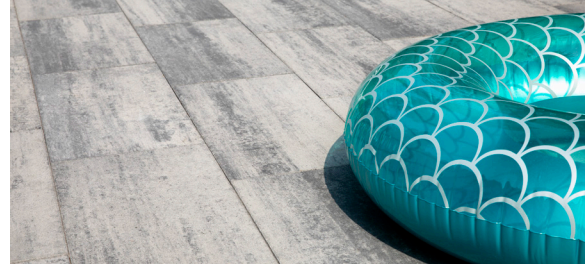

AVARI™

PREMIERE SERIES | 50 mm

UNIT

28 x 14 x 2 in
 710 x 355 x 50 mm
 Units/bundle: 30
 Units/layer: 3

BUNDLE OVERVIEW

COLOURS

BUNDLE SPECIFICATIONS

	IMPERIAL	METRIC
Coverage	81.6 ft ²	7.58 m ²
Weight	1921 lbs	871.4 kg
Layers	10	
Coverage per layer	8.16 ft ²	0.76 m ²
Lineal coverage	35 / 70 ft	10.7 / 21.3 m
Lineal coverage per layer	3.5 / 7 ft	1.07 / 2.13 m

PATTERNS

3/4 Off-Set
(Best Practice)

1/2 Off-Set

Herringbone

Tile Joint

NOTES

For pedestrian use only. Large format rectangular slab with soft touch surface. Contemporary, smooth finish. DesignLoc® technology provides a highly refined finish, protected and enhanced by ChromaTec®.