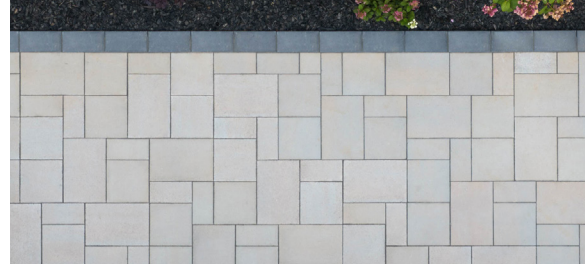

## UNITS

| Random  |  | Small Rectangle   |   |
|---|--|---|---|
|  |   |  |  |
| 15.67 x 23.5 x 2.75 in<br>398 x 597 x 70 mm<br>Units/bundle: 16<br>Units/layer: 2 | 15.67 x 15.67 x 2.75 in<br>398 x 398 x 70 mm<br>Units/bundle: 24<br>Units/layer: 3 | 7.83 x 15.67 x 2.75 in<br>199 x 398 x 70 mm<br>Units/bundle: 24<br>Units/layer: 3 | 7.83 x 15.67 x 2.75 in<br>199 x 398 x 70 mm<br>Units/bundle: 120<br>Units/layer: 15 |

## NOTES

- Large format slabs with a smooth modern surface. Border or accent with the Huntington™ Small Rectangle or the Corso® paver. Huntington™ Random or Small Rectangle is available for light-duty residential vehicle parking.
- Random sold and packaged together in a 2:3:3 ratio.
- Plate tamper not recommended.
- Small Rectangle sold separately to be used as an accent/border.