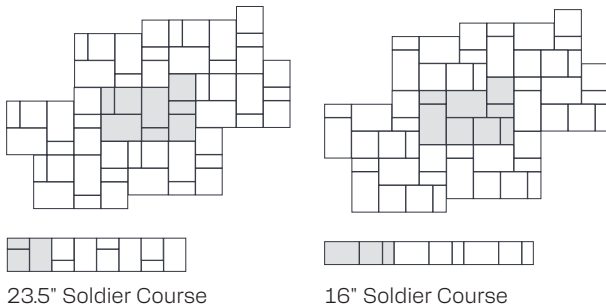

PATTERNS

NOTES

- Large format slabs with a smooth modern surface. Border or accent with the Huntington™ Small Rectangle or the Corso® paver. Huntington™ Random or Small Rectangle is available for light-duty residential vehicle parking.
- Random sold and packaged together in a 2:3:3 ratio.
- Plate tamper not recommended.
- Small Rectangle sold separately to be used as an accent/border.