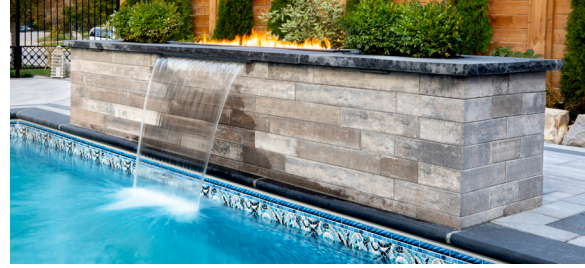

SIGNATURE SERIES | SINGLE-SIDED FINISH | COLOUR THROUGHOUT

UNITS

A	B	C	D	Corner Unit
13.78w x 3.94h x 8.85d in 350w x 100h x 225d mm	17.72w x 3.94h x 8.85d in 450w x 100h x 225d mm	21.65w x 3.94h x 8.85d in 550w x 100h x 225d mm	25.59w x 3.94h x 8.85d in 650w x 100h x 225d mm	13.78w x 3.94h x 8.85d in 350w x 100h x 225d mm
Units/bundle: 9 Units/layer: 3	Units/bundle: 9 Units/layer: 3	Units/bundle: 9 Units/layer: 3	Units/bundle: 9 Units/layer: 3	Units/bundle: 60 Units/layer: 20

Corners	IMPERIAL	METRIC
Coverage	22.5 / 14.4 ft ²	2.1 / 1.35 m ²
Lineal coverage	44.4 / 69 ft	13.5 / 21 m
Weight	2196 lbs	996 kg
Coverage per unit	0.24 / 0.38 ft ²	0.02 / 0.04 m ²
Lineal coverage per unit	0.74 / 1.15 ft	0.225 / 0.35 m
Weight per unit	36.6 lbs	16.6 kg