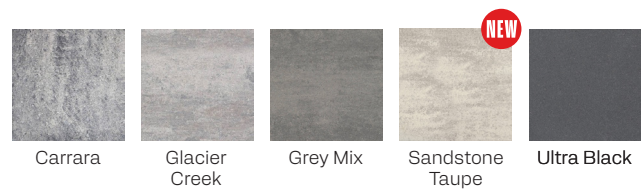

SIGNATURE SERIES | SINGLE-SIDED FINISH | COLOUR THROUGHOUT

UNITS

A	B	C	D	Corner Unit
13.78w x 3.94h x 8.85d in 350w x 100h x 225d mm	17.72w x 3.94h x 8.85d in 450w x 100h x 225d mm	21.65w x 3.94h x 8.85d in 550w x 100h x 225d mm	25.59w x 3.94h x 8.85d in 650w x 100h x 225d mm	13.78w x 3.94h x 8.85d in 350w x 100h x 225d mm
Units/bundle: 9 Units/layer: 3	Units/bundle: 9 Units/layer: 3	Units/bundle: 9 Units/layer: 3	Units/bundle: 9 Units/layer: 3	Units/bundle: 60 Units/layer: 20

BUNDLE OVERVIEW

Blocks

Corners

COLOURS

BUNDLE SPECIFICATIONS

Blocks	IMPERIAL	METRIC
Coverage	19.35 ft ²	1.8 m ²
Coverage per layer	6.45 ft ²	0.6 m ²
Lineal coverage	59.04 ft	18 m
Weight	1926 lbs	873.6 kg
Layers	3	-
Lineal coverage per layer	19.69 ft	6 m
Coverage per 4 pack	2.15 ft ²	0.2 m ²
Lineal coverage per 4 pack	6.56 ft	2 m
Weight per 4 pack	214 lbs	97 kg
4 packs per bundle	9	-
4 packs per layer	3	-

Corners	IMPERIAL	METRIC
Coverage	22.5 / 14.4 ft ²	2.1 / 1.35 m ²
Lineal coverage	44.4 / 69 ft	13.5 / 21 m
Weight	2196 lbs	996 kg
Coverage per unit	0.24 / 0.38 ft ²	0.02 / 0.04 m ²
Lineal coverage per unit	0.74 / 1.15 ft	0.225 / 0.35 m
Weight per unit	36.6 lbs	16.6 kg